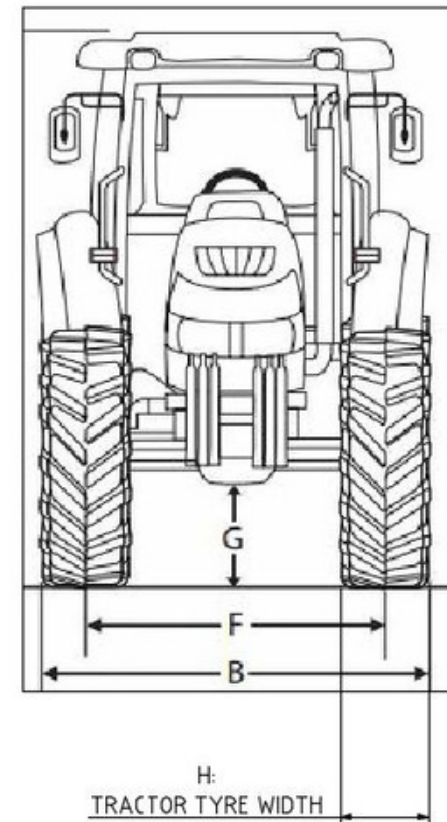

TRACTOR DIMENSIONS: