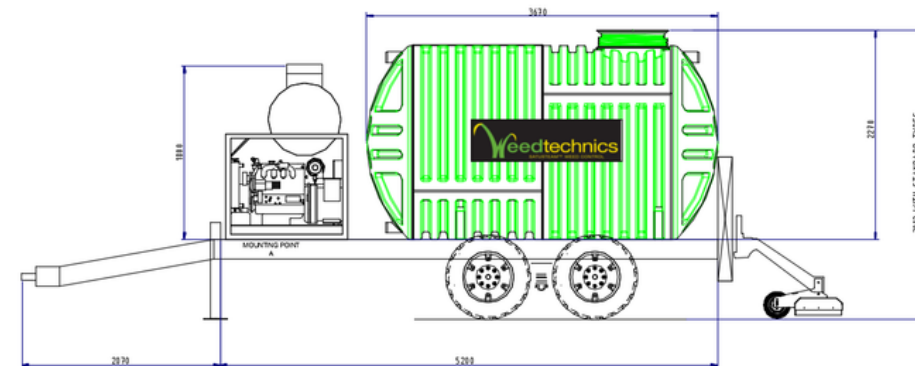

# SW 3800KD TRAILER

Single or dual axle agricultural trailer setup suitable for towing behind a tractor, be it for row crops, vineyards or orchards.

Set up with our largest machine, the SW3800KD trailer is what you've been waiting for in terms of weed killing productivity.

Multiple tractor hitch options: 3 point connection, tow-ball or tow-pin.

4000L or 8500L water tank

3x Vegetech with hydraulic lift and folding boom with parallelogram tracking for row-crops

TW 4000

TW 8500

Over-vine boom with 4x Rowtech55 for under-vine weed treatment for the viticulture sector

High clearance wheels available as option for deep wheel furrow grow-beds. Ground clearance up to 500mm/20"

Orchard model shown with 2x Orchard90 with link arm mounted Rowtech55