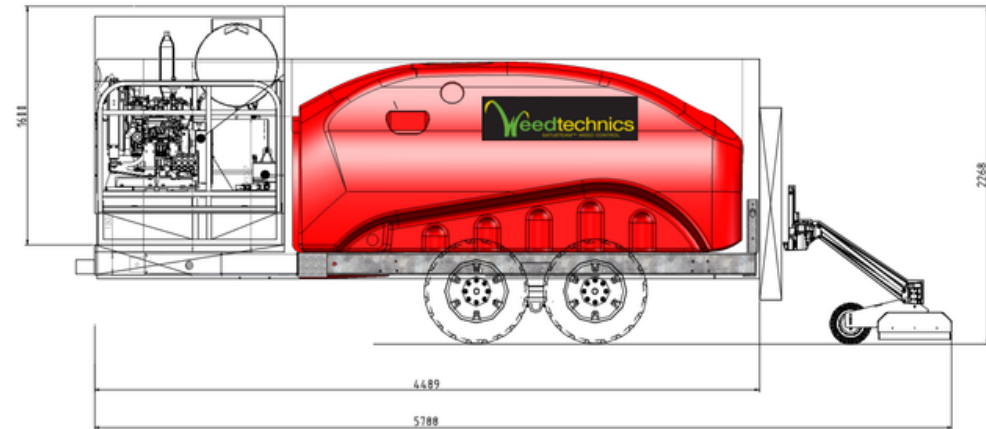

# SW 3800KD TRAILER

Single or dual axle agricultural trailer setup suitable for towing behind a tractor, be it for row crops, vineyards or orchards.

Set up with our largest machine, the SW3800KD trailer is what you've been waiting for in terms of weed killing productivity.

Multiple tractor hitch options: 3 point connection, tow-ball or tow-pin.

4000L or 8500L water tank

3x Vegetech with hydraulic lift and folding boom with parallelogram tracking for row-crops

TW 4000

TW 8500

Over-vine boom with 4x Rowtech55 for under-vine weed treatment for the viticulture sector

High clearance wheels available as option for deep wheel furrow grow-beds. Ground clearance up to 500mm/20"

Orchard model shown with 2x Orchard90 with link arm mounted Rowtech55