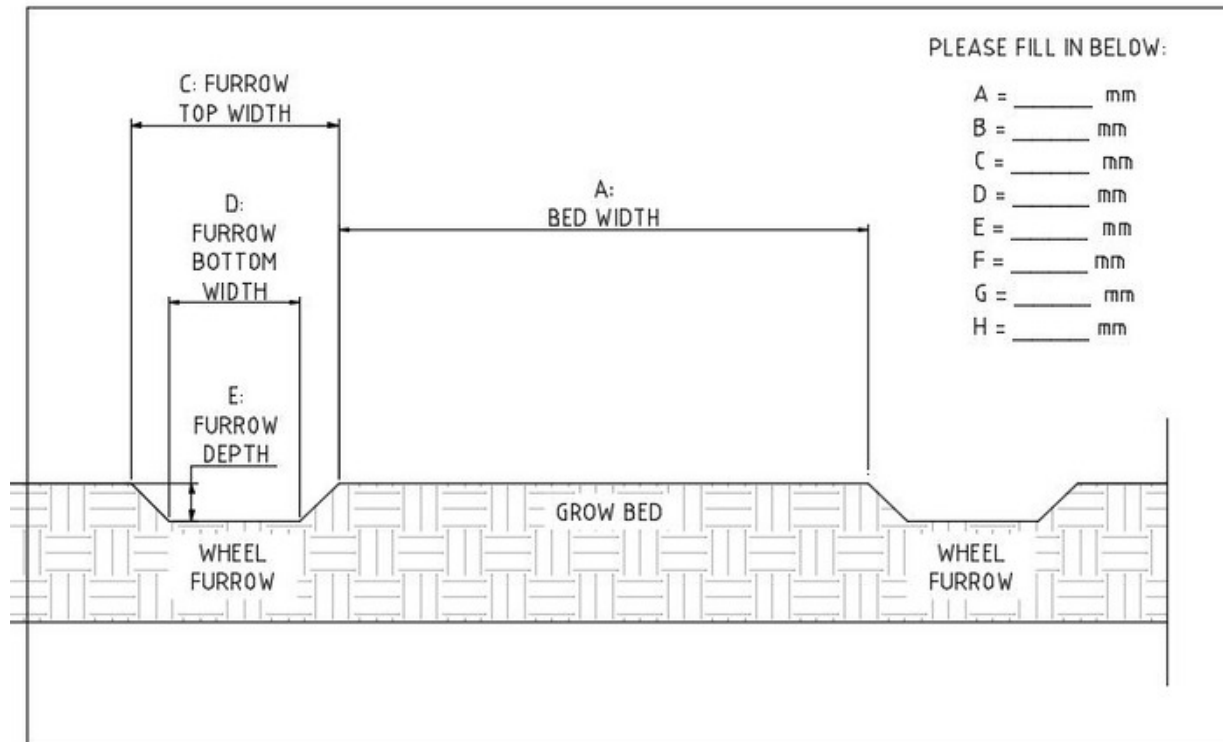

Over-vine boom with 4x Rowtech55 for under-vine weed treatment for the viticulture sector

High clearance wheels available as option for deep wheel furrow grow-beds. Ground clearance up to 500mm/20"

Orchard model shown with 2x Orchard90 with link arm mounted Rowtech55

# WANT ONE?

Please fill out the details and send it to [admin@bluehandsteam.com.au](mailto:admin@bluehandsteam.com.au)

CROP: \_\_\_\_\_

TRACTOR MAKE: \_\_\_\_\_

TRACTOR MODEL: \_\_\_\_\_

GROW BED AND WHEEL FURROW DIMENSIONS: