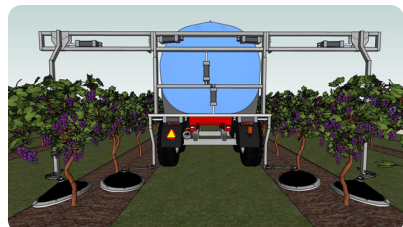

# SW 3800KD TRAILER

Single or dual axle agricultural trailer setup suitable for towing behind a tractor, be it for row crops, vineyards or orchards.

Set up with our largest machine, the SW3800KD trailer is what you've been waiting for in terms of weed killing productivity.

Multiple tractor hitch options: 3 point connection, tow-ball or tow-pin.

4000L or 8500L water tank

3x Vegetech with hydraulic lift and folding boom with parallelogram tracking for row-crops

TW 4000

TW 8500

Over-vine boom with 4x Rowtech55 for under-vine weed treatment for the viticulture sector

High clearance wheels available as option for deep wheel furrow grow-beds. Ground clearance up to 500mm/20"

Orchard model shown with 2x Orchard90 with link arm mounted Rowtech55