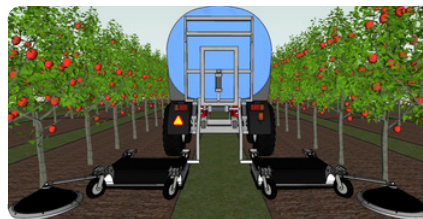

# SW 3800KD TRAILER

Single or dual axle agricultural trailer setup suitable for towing behind a tractor, be it for row crops, vineyards or orchards.

Set up with our largest machine, the SW3800KD trailer is what you've been waiting for in terms of weed killing productivity.

Multiple tractor hitch options: 3 point connection, tow-ball or tow-pin.

4000L or 8500L water tank

3x Vegetech with hydraulic lift and folding boom with parallelogram tracking for row-crops

TW 4000

TW 8500

Over-vine boom with 4x Rowtech55 for under-vine weed treatment for the viticulture sector

High clearance wheels available as option for deep wheel furrow grow-beds. Ground clearance up to 500mm/20"

Orchard model shown with 2x Orchard90 with link arm mounted Rowtech55