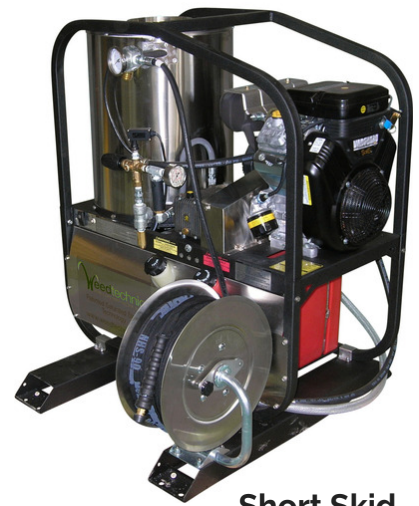

The SW900 Mounts

Bare unit: SW900 unit with hose & gun.

Short Skid: SW900 with short skid, outlet reel, hoses & gun. Comes ready for mounting on small vehicles or on the forks of a tractor. Water tank and fittings optional.

Tank Skid: Self contained, skid mounted unit. Comes with 1000 litre tank, long skid, inlet outlet reels, hoses & gun. Is designed and ready to fit on a ute, pick up or tractor.

Trailer: Includes 8*5 ft trailer, 1000 litre water tank, hose reel and filling hose. It is the complete, ready-to-go package. The Dual Axle 8*5 ft trailer has 2* heavy duty square axles (50mm solid), height clearance for Agricultural use, mechanical brakes and jockey wheels.

Safe operations, maintenance and productivity training required for 1st machine purchase $995 + travel & expenses

All prices exclude GST and Freight

Short Skid